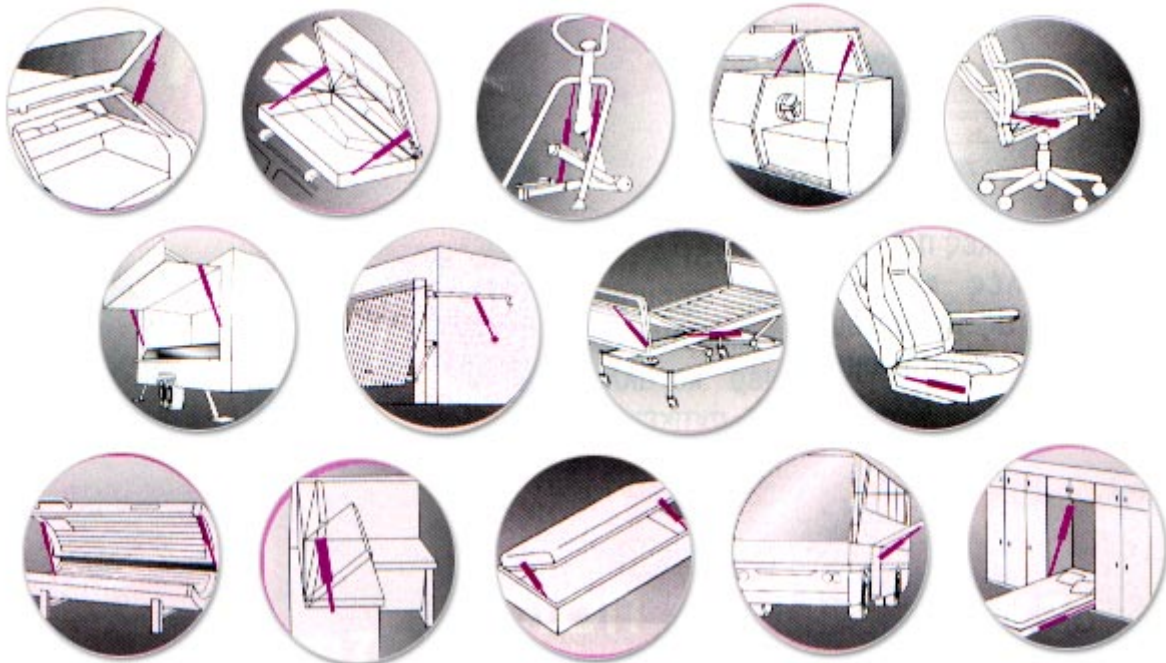

NIKI A. XIDI
PONDOU 22A, TAVROS
17778, ATHENS, GREECE.
Tel. 0030-693-7568556
FAX: 0030-210-2524169
Email: gxydis@gmail.com